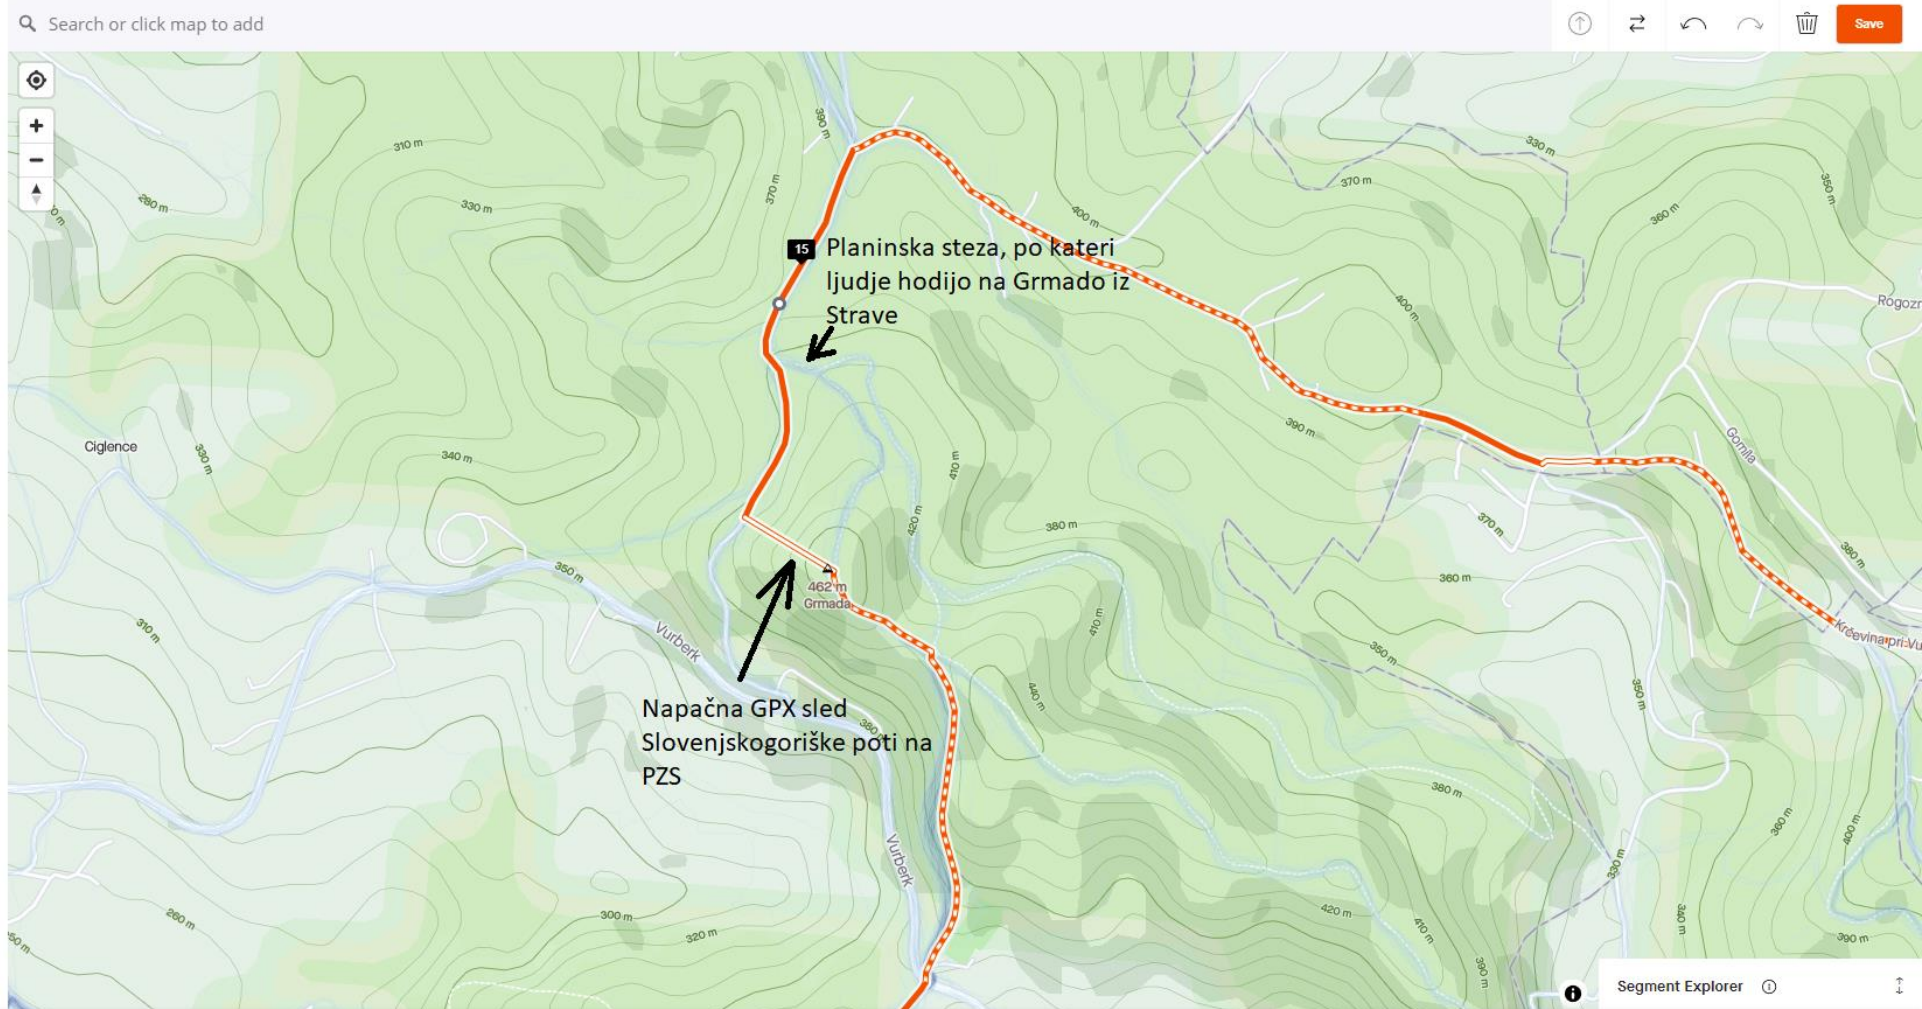

# STRAVA Routes

Back to My Routes ?

- ### Routing preferences
- Run
  - Follow most popular
  - Any elevation
  - Any surface type
  - Use manual mode
- ### Map preferences
- Personal Heatmap
  - Global Heatmap
  - Show segments
  - Show distance markers
  - Kilometers
  - Standard
  - Show 3D Terrain

Run	Distance	Elevation Gain	Elevation Loss	Est. Moving Time	Surface Type	Elevation Profile
	84.27 km	1,725 m	1,723 m	9:19:12	28% PAVED 6% DIRT 66% NOT SPECIFIED	

Slovenjegoriška pl....gpx

Prikaži vse